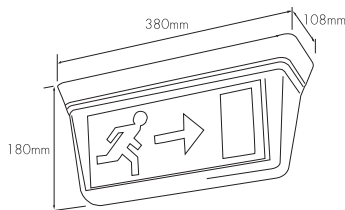

Dimensions

Options

- Maintained and non-maintained, 3 hour duration
- EasiCheck addressable testing. System detailed on page 304
- Central system slave versions
- CeaGuard testing versions

Specification

Self contained - To specify state: IP54 Double sided self contained emergency sign, with decorative skirt, clip-in geartray and diffuser with internal mounting plates for legend kits, as JSB ZED range, part no. _____