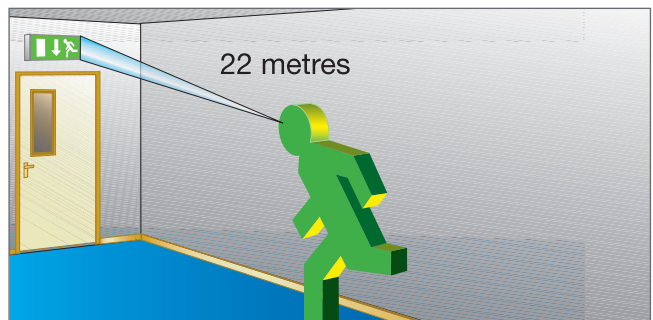

Maximum Viewing Distance

Catalogue Numbers

Lamp Rating	Cat No	Weight (kg)
Non Maintained 3Hr	ZED83	1.9
Non Maintained 3Hr Self-test	ZED83IS	1.9
Non Maintained 3Hr EasiCheck	ZED83EC	1.9
Non Maintained 3Hr EasiCheck 2	ZED83EC2	1.9
Maintained 3Hr	ZED83M	2.0
Maintained 3Hr Self-test	ZED83MIS	2.0
Maintained 3Hr EasiCheck	ZED83MEC	2.0
Maintained 3Hr EasiCheck 2	ZED83MEC2	2.0
230V Ceaguard Slave	ZE8230CG	1.1
230V AC Mains Slave	ZE8230	1.1
230V AC Mains Slave EasiCheck	ZE8230EC	1.1
50V AC/DC Central System Slave	ZE850	1.1
110V AC/DC Central System Slave	ZE8110	1.1