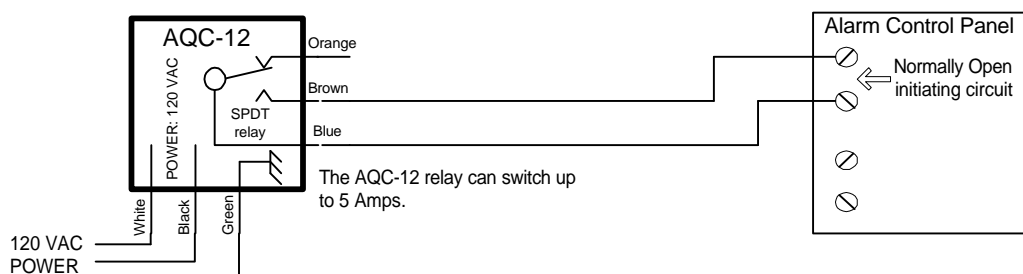

Air Quality Controllers (AQC)

Restrooms • Lounges • Bowling Alleys • Conference Rooms | Schools

Smoking Rooms | Restaurants | Loading Docks | Fire Stations

AQC-12 120 VAC

AQC-21 12-24 VAC or VDC

- Detects cigarette smoke, VOCs and many other gases.
- UPON ALARM
 - AQC closes SPDT relay to a control panel or other device.
- Easy installation, unit mounts flush in a standard 4 x 4 electrical box.
- No maintenance required, sensors have a 7 to 10 year life expectancy.
- Detectors have customer adjustable settings for:
 - a) sensitivity of the unit to smoke and gases.
 - b) Time of activation of relay closure.
- LED lights show the status of the detector.
- The AQC-12 and AQC-21 both have supervised sensors and will go into alarm condition if there is an internal failure of the unit.
- Automatic operation; units automatically reset after alarm or power outage.
- General purpose detector for cigarette smoke, diesel fumes, VOCs and other hydrocarbons. Primary use is detection of cigarette smoke in non-smoking areas.

TYPICAL WIRING DIAGRAMS

The AQC-12 provides Automatic Fan Control

The AQC-12 will typically be connected to a standard Class A or B alarm control panel, providing a relay closure upon alarm. This system uses the alarm control panel to identify the location of the alarm.

Multiple AQC-21 low voltage detectors

Specifications

	AQC-12	AQC-21
Power:	120 VAC	12-24 VAC or VDC
Size:	4.5 x 4.5 x 1.75 inches	4.5 x 4.5 x 1.75 inches
Mounting Box:	standard 4 x 4 elec. box	standard 4 x 4 elec. box
Relay:	5 amp SPDT @ 120VAC	5 amp SPDT @ 120VAC
Sensitivity:	adjustable	adjustable
Time Adjustment:	1 to 10 minutes	1 to 10 minutes
Maintenance:	none required	none required
Color:	white	white
Shipping Weight:	one pound	one pound