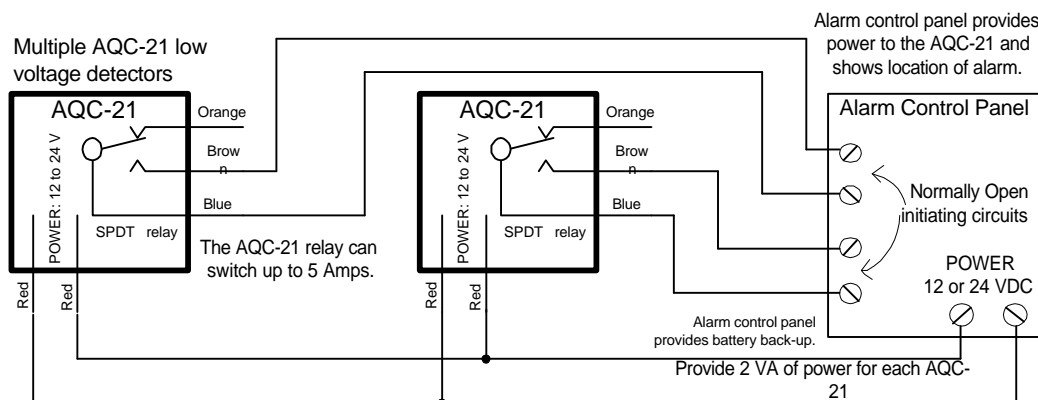

Air Quality Controllers (AQC)

Restrooms • Lounges • Bowling Alleys • Conference Rooms | Schools

Smoking Rooms | Restaurants | Loading Docks | Fire Stations

AQC-12 120 VAC

AQC-21 12-24 VAC or VDC

- Detects cigarette smoke, VOCs and many other gases.
- UPON ALARM
 - AQC closes SPDT relay to a control panel or other device.
- Easy installation, unit mounts flush in a standard 4 x 4 electrical box.
- No maintenance required, sensors have a 7 to 10 year life expectancy.
- Detectors have customer adjustable settings for:
 - a) sensitivity of the unit to smoke and gases.
 - b) Time of activation of relay closure.
- LED lights show the status of the detector.
- The AQC-12 and AQC-21 both have supervised sensors and will go into alarm condition if there is an internal failure of the unit.
- Automatic operation; units automatically reset after alarm or power outage.
- General purpose detector for cigarette smoke, diesel fumes, VOCs and other hydrocarbons. Primary use is detection of cigarette smoke in non-smoking areas.

TYPICAL WIRING DIAGRAMS

The AQC-12 provides Automatic Fan Control

The AQC-12 will typically be connected to a standard Class A or B alarm control panel, providing a relay closure upon alarm. This system uses the alarm control panel to identify the location of the alarm.

Multiple AQC-21 low voltage detectors

Specifications

	AQC-12	AQC-21
Power:	120 VAC	12-24 VAC or VDC
Size:	4.5 x 4.5 x 1.75 inches	4.5 x 4.5 x 1.75 inches
Mounting Box:	standard 4 x 4 elec. box	standard 4 x 4 elec. box
Relay:	5 amp SPDT @ 120VAC	5 amp SPDT @ 120VAC
Sensitivity:	adjustable	adjustable
Time Adjustment:	1 to 10 minutes	1 to 10 minutes
Maintenance:	none required	none required
Color:	white	white
Shipping Weight:	one pound	one pound