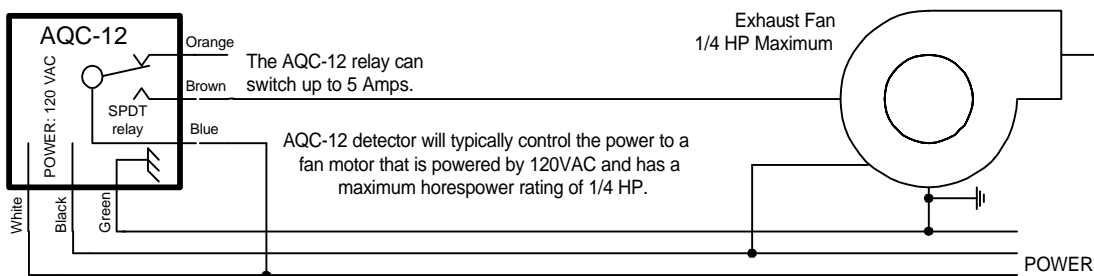

Air Quality Controllers (AQC)

Restrooms • Lounges • Bowling Alleys • Conference Rooms | Schools

Smoking Rooms | Restaurants | Loading Docks | Fire Stations

AQC-12 120 VAC

AQC-21 12-24 VAC or VDC

- Detects cigarette smoke, VOCs and many other gases.
- UPON ALARM
 - AQC closes SPDT relay to a control panel or other device.
- Easy installation, unit mounts flush in a standard 4 x 4 electrical box.
- No maintenance required, sensors have a 7 to 10 year life expectancy.
- Detectors have customer adjustable settings for:
 - a) sensitivity of the unit to smoke and gases.
 - b) Time of activation of relay closure.
- LED lights show the status of the detector.
- The AQC-12 and AQC-21 both have supervised sensors and will go into alarm condition if there is an internal failure of the unit.
- Automatic operation; units automatically reset after alarm or power outage.
- General purpose detector for cigarette smoke, diesel fumes, VOCs and other hydrocarbons. Primary use is detection of cigarette smoke in non-smoking areas.

TYPICAL WIRING DIAGRAMS

The AQC-12 provides Automatic Fan Control

The AQC-12 will typically be connected to a standard Class A or B alarm control panel, providing a relay closure upon alarm. This system uses the alarm control panel to identify the location of the alarm.

Multiple AQC-21 low voltage detectors

Specifications

	AQC-12	AQC-21
Power:	120 VAC	12-24 VAC or VDC
Size:	4.5 x 4.5 x 1.75 inches	4.5 x 4.5 x 1.75 inches
Mounting Box:	standard 4 x 4 elec. box	standard 4 x 4 elec. box
Relay:	5 amp SPDT @ 120VAC	5 amp SPDT @ 120VAC
Sensitivity:	adjustable	adjustable
Time Adjustment:	1 to 10 minutes	1 to 10 minutes
Maintenance:	none required	none required
Color:	white	white
Shipping Weight:	one pound	one pound